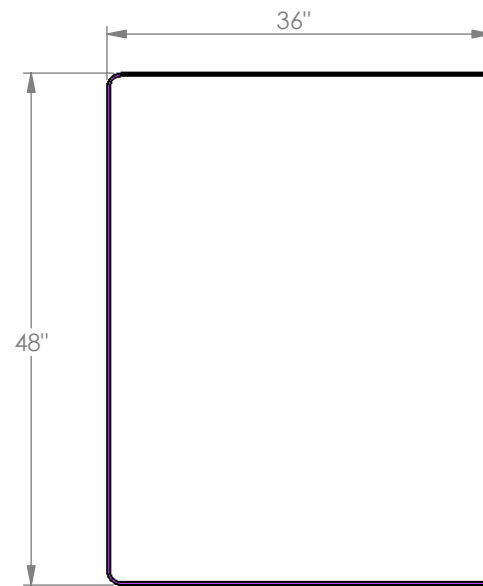

EVS SURFACE

13/16"

36"

48"

PRODUCT

IEBOL3648

26/06/2006