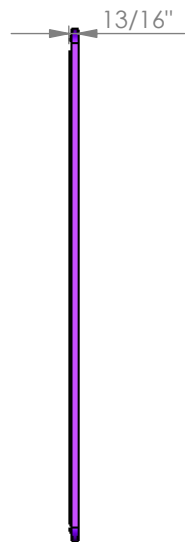

EVS SURFACE

13/16"

36"

48"

PRODUCT

IEBOL3648

26/06/2006